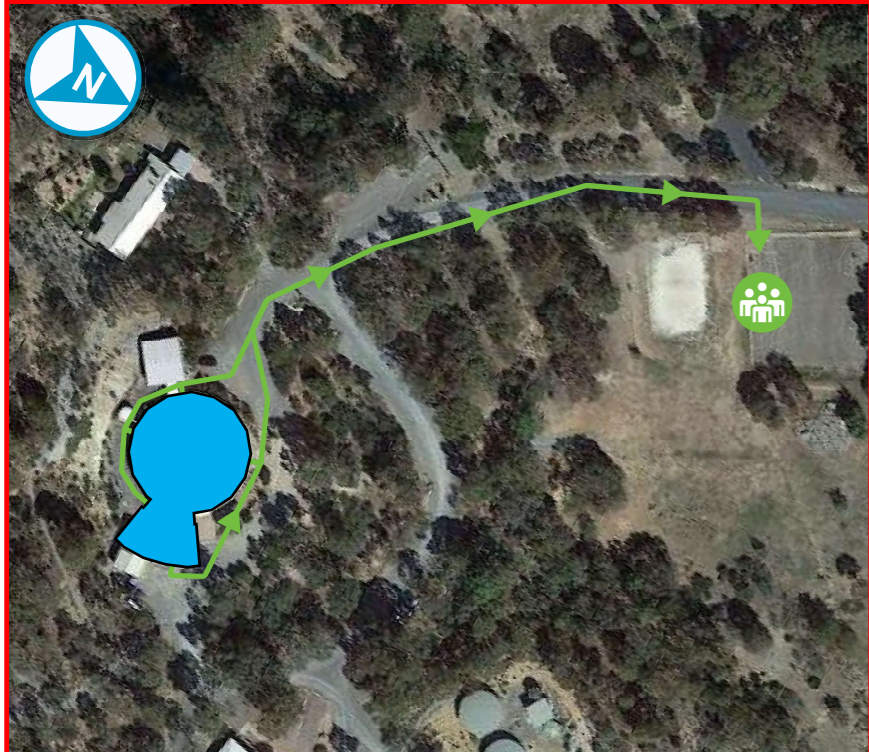

Staff Amenities	Amenities Female	Amenities Male	Distribution Board	Dry Chemical Powder	Fire Blanket
Gas Emergency Stop	Exit	Alternate Evacuation Path	Evacuation Path	Assembly Area	

Issue Date: 11/2021

Review Date: 11/2026

© Dynamick Fire Installations PTY LTD

TEAM DYNAMICK FIRE PTY LTD
Phone: 1300 TEAM DFI
emergencyevacuationdiagrams.com.au

ALERT TONE ON HEARING THE ALARM SOUND "BEEP! BEEP! BEEP!" This is a warning alarm to notify everyone of a possible emergency. If it sounds, please standby for further instructions.	EVACUATION TONE ON HEARING THE EVACUATION SOUND "WHOOOP..WHOOOP..WHOOOP" This alarm means all occupants must evacuate. When it sounds, wardens will direct everyone to leave via the nearest exits quickly but calmly, and assemble at the nearest evacuation point

IN CASE OF A FIRE OR EMERGENCY - Remain CALM

R REMOVE PEOPLE from immediate danger AREA	FOR ALL EMERGENCIES 000
A ALERT nearby staff & members of the public and call 000	
C CONFINE FIRE & SMOKE close doors and windows (if safe to do so)	
E EXTINGUISH and control the fire (if safe to do so) Evacuate to Assembly Area	

Warrambui Retreat & Conference Centre
322 Greenwood Rd, Murrumbateman NSW