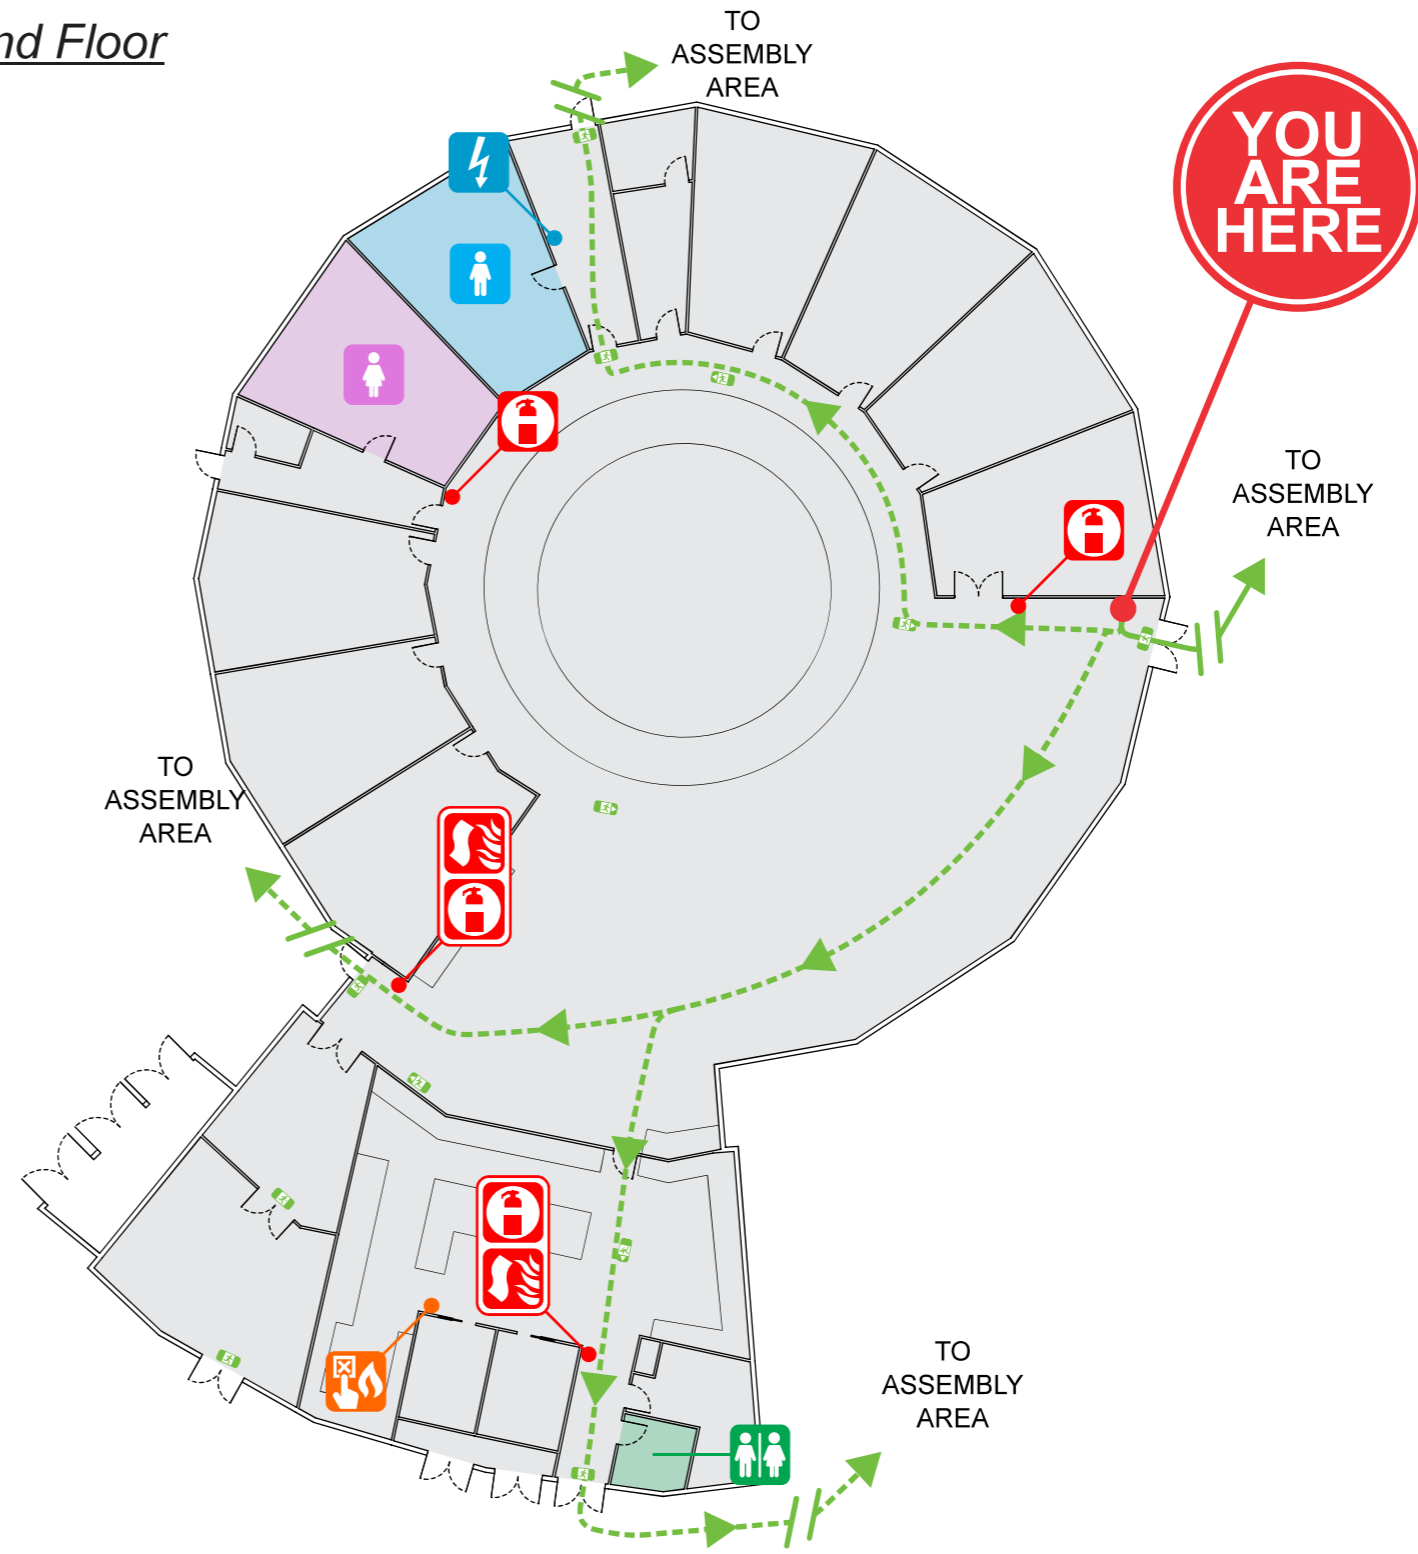

EVACUATION DIAGRAM

The Dome - Ground Floor

Staff Amenities	Amenities Female	Amenities Male	Distribution Board	Dry Chemical Powder	Fire Blanket
Gas Emergency Stop	Exit	Alternate Evacuation Path	Evacuation Path	Assembly Area	

Issue Date: 11/2021

Review Date: 11/2026

© Dynamick Fire Installations PTY LTD

TEAM DYNAMICK FIRE PTY LTD
 Phone: 1300 TEAM DFI
 emergencyevacuationdiagrams.com.au

<p>ALERT TONE ON HEARING THE ALARM SOUND "BEEP! BEEP! BEEP!" This is a warning alarm to notify everyone of a possible emergency. If it sounds, please standby for further instructions.</p>	<p>EVACUATION TONE ON HEARING THE EVACUATION SOUND "WHOOOP..WHOOOP..WHOOOP" This alarm means all occupants must evacuate. When it sounds, wardens will direct everyone to leave via the nearest exits quickly but calmly, and assemble at the nearest evacuation point</p>
--	---